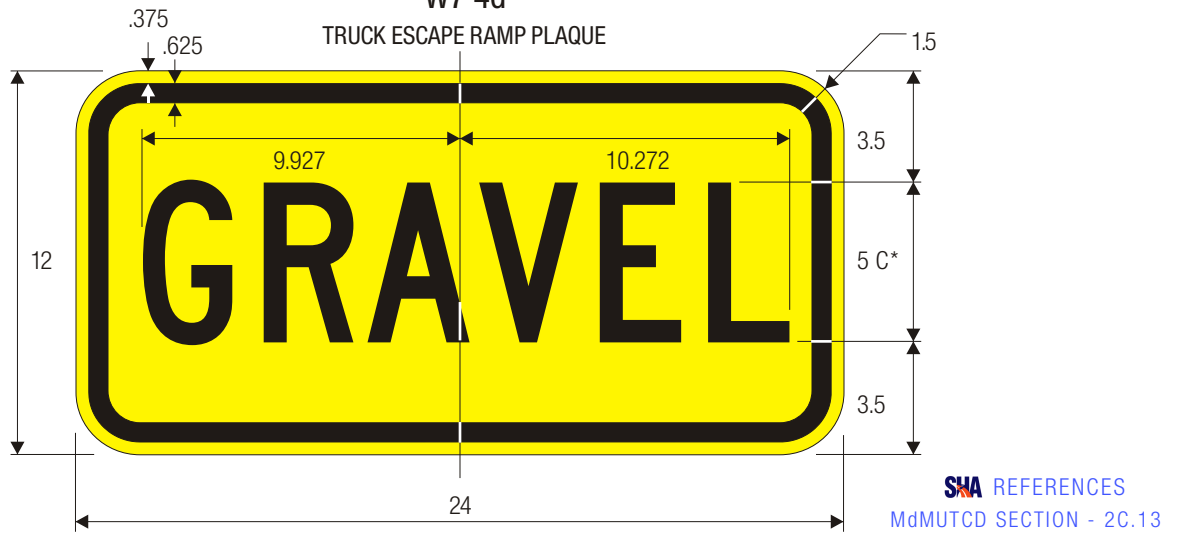

W7-4d

TRUCK ESCAPE RAMP PLAQUE

W7-4e

TRUCK ESCAPE RAMP PLAQUE

W7-4f

TRUCK ESCAPE RAMP PLAQUE

*Series 2000 Standard Alphabets.

COLORS: LEGEND — BLACK

SHA BACKGROUND — FLUORESCENT YELLOW (RETROREFLECTIVE)