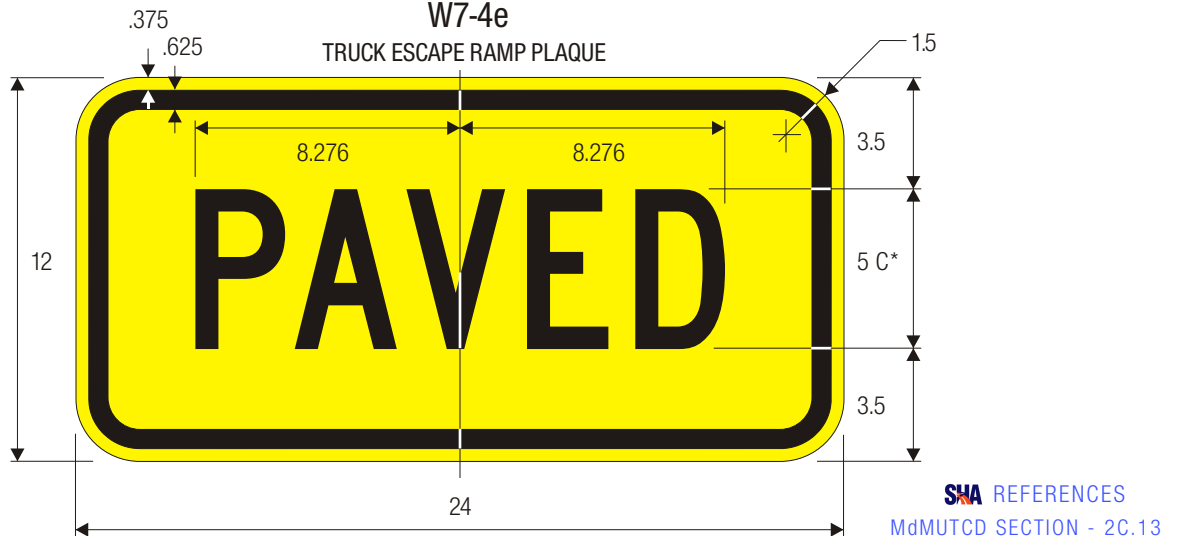

W7-4d

TRUCK ESCAPE RAMP PLAQUE

W7-4e

TRUCK ESCAPE RAMP PLAQUE

W7-4f

TRUCK ESCAPE RAMP PLAQUE

*Series 2000 Standard Alphabets.

COLORS: LEGEND — BLACK

SHA BACKGROUND — FLUORESCENT YELLOW (RETROREFLECTIVE)