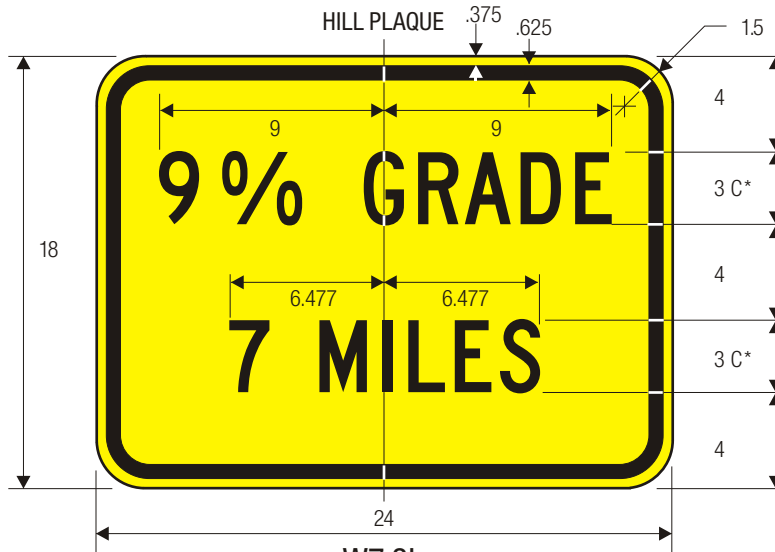

SHA

W7-3

SHA

W7-3a

SHA SIGN SHALL NOT BE USED ALONG STATE OWNED, OPERATED AND MAINTAINED ROADWAYS.

W7-3b

HILL PLAQUE

*Series 2000 Standard Alphabets.

COLORS: LEGEND — BLACK
BACKGROUND — YELLOW (RETROREFLECTIVE)