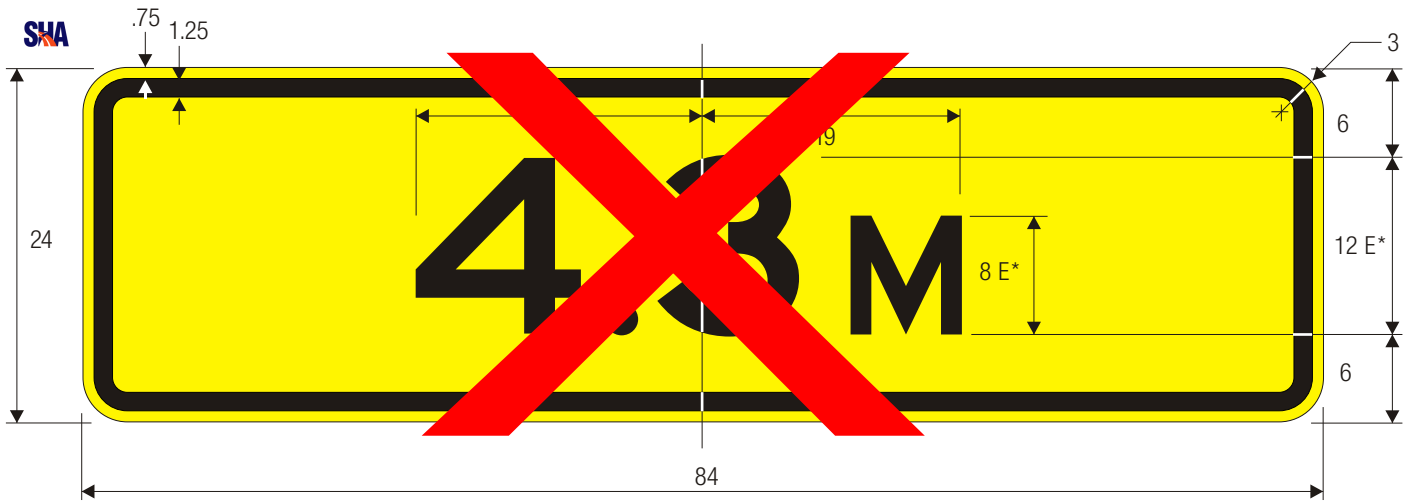

W12-2p

LOW CLEARANCE (ENGLISH)

~~SHA~~ REFERENCES  
MdMUTCD SECTION - 2C.22

W12-2p metric

LOW CLEARANCE (METRIC)

\*Series 2000 Standard Alphabets.

COLORS: LEGEND — BLACK  
~~SHA~~ BACKGROUND — FLUORESCENT YELLOW (RETROREFLECTIVE)