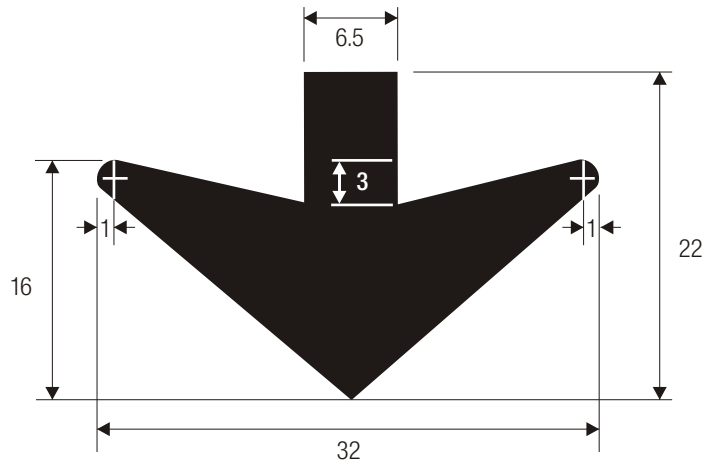

UP ARROW

DOWN ARROW

ARROWS FOR GUIDE SIGNS

Dimensions of Arrow When Used With Various Letter Cap Heights.

Letter Size	A	B	C	D	E*	R
8	15.125	11.563	3.75	1.313	17-25	.813
10-13.3	18.25	14	4.5	1.5	20-30	.75
16	22.25	17	5.375	1.75	25-35	1

*Taper of .5" per ft. should be held constant for longer or shorter shaft lengths.