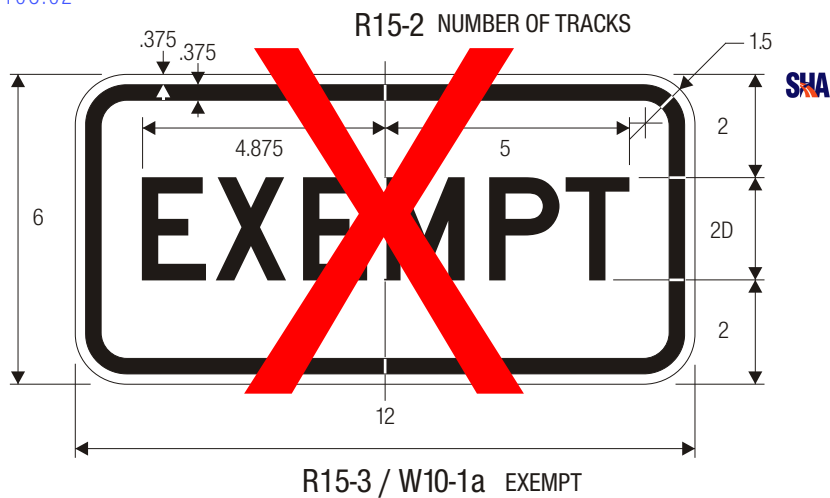

SHA REFERENCES
MdMUTCD SECTION - 8B.03, 8B.09, 10C.02

LEGEND — BLACK
BACKGROUND — WHITE (REFLECTIVE)

SHA REFERENCES
MdMUTCD SECTION - 8B.03, 8B.09, 10C.02

COLORS FOR W10-1a FOR USE WITH W10-1:
LEGEND — BLACK
BACKGROUND — YELLOW (RETROREFLECTIVE)