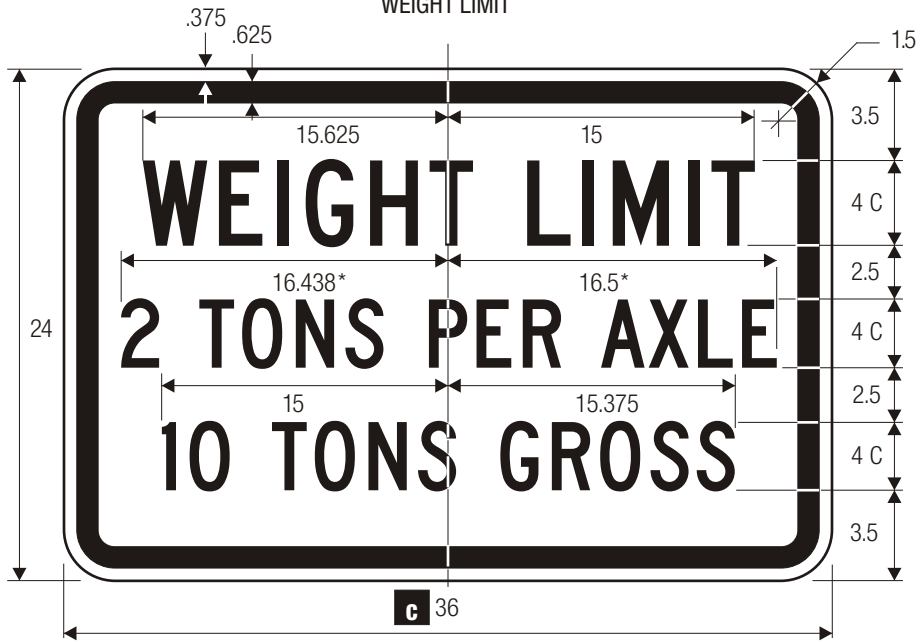

C 24

R12-3

WEIGHT LIMIT

SHA REFERENCES
MdMUTCD SECTION - 2B.49, 5B.04

C 36

R12-4

WEIGHT LIMIT

*Reduce spacing 20%.

SHA REFERENCES
MdMUTCD SECTION - 2B.49, 5B.04

COLORS: LEGEND — BLACK
BACKGROUND— WHITE (RETROREFLECTIVE)