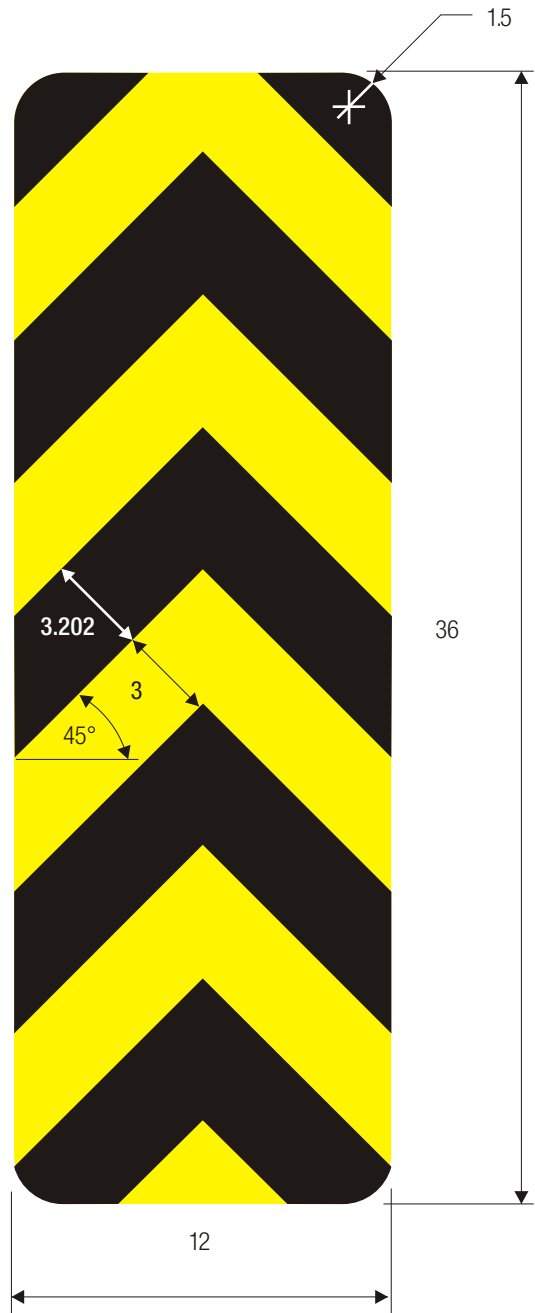

OM-3R

SHA REFERENCES

MdMUTCD SECTION - 3C.01, 3C.02, 3C.03

OM-3C

SHA REFERENCES

MdMUTCD SECTION - 3C.01, 3C.02, 3C.03

OM-3L

COLORS: STRIPES -BLACK

SHA BACKGROUND-FLUORESCENT YELLOW (RETROREFLECTIVE)

SHA REFERENCES

MdMUTCD SECTION - 3C.01, 3C.02, 3C.03