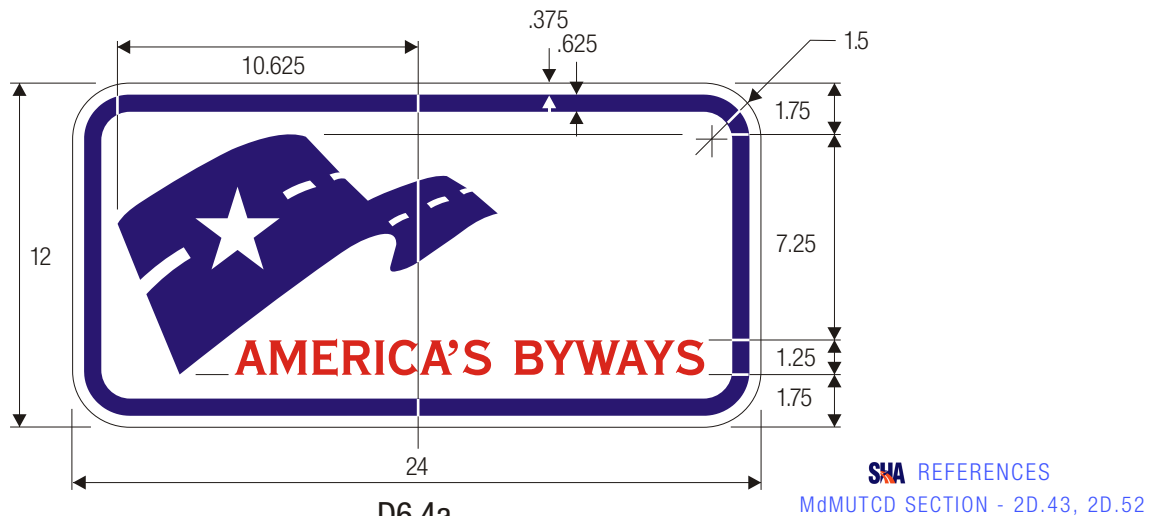

D6-4
NATIONAL SCENIC BYWAYS

SHA *FOR SYMBOL DESIGN REFER TO THE APPENDIX-GRID SECTION FROM FHWA'S STANDARD HIGHWAY SIGNS BOOK -APPENDIX SECTION

D6-4a
NATIONAL SCENIC BYWAYS

COLORS:	SYMBOL	BLUE & WHITE (RETROREFLECTIVE)
	LEGEND	RED (RETROREFLECTIVE)
	BACKGROUND	WHITE (RETROREFLECTIVE)