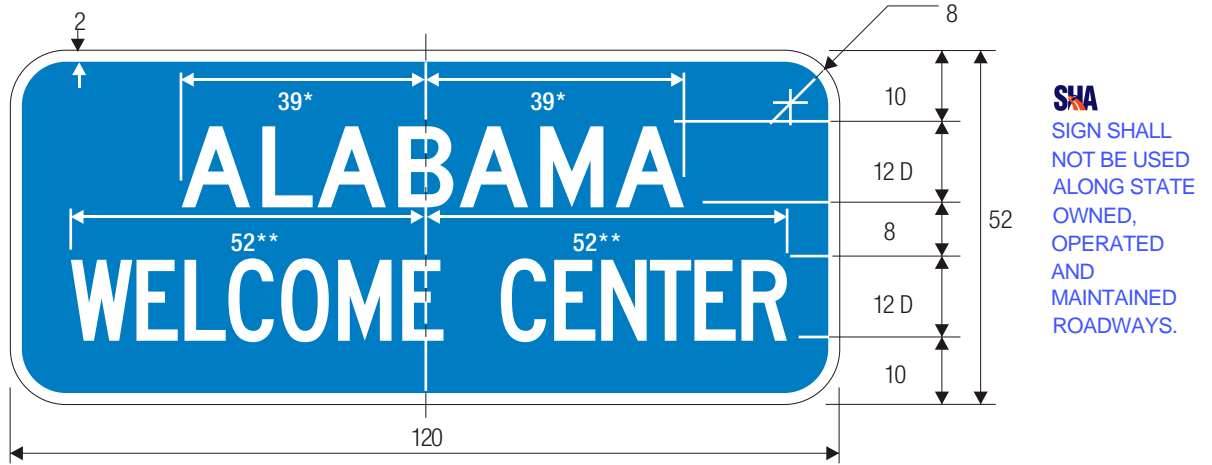

### Advance Rest-Welcome Sign

D5-9

D5-9a

\*Optically center other State names  
 \*\*Reduce spacing to fit

COLORS: LEGEND — WHITE (RETROREFLECTIVE)  
 BACKGROUND — BLUE (RETROREFLECTIVE)