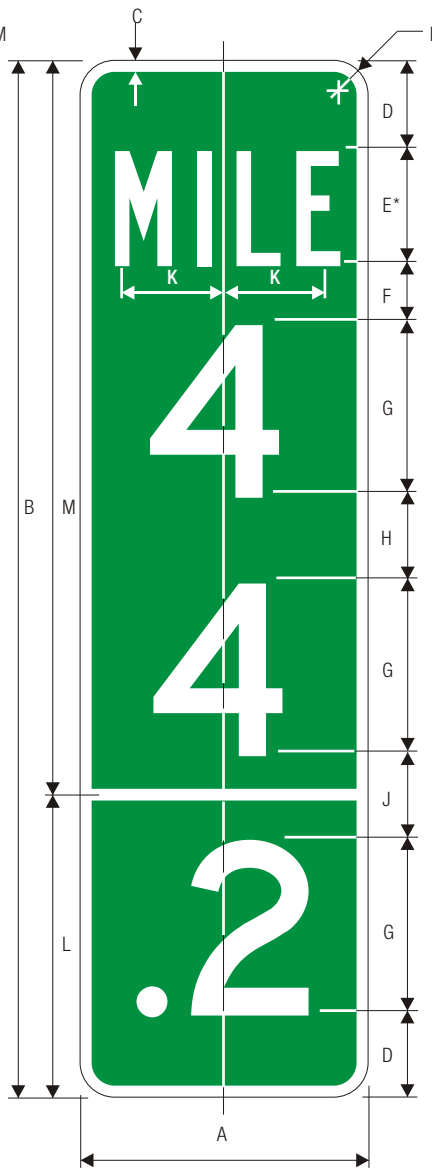

D10-1a

A	B	C	D
10	27	.5	3
12	36	.5	3
E	F	G	H
4 B	2	6 D	3
4 B	3	10 D	3
J	K	L	M
3.922	10.5	16.5	1.5
3.922	14.5	21.5	1.5

INTERMEDIATE REFERENCE LOCATION SIGNS

*Series 2000 Standard Alphabets.
Optically locate numerals about centerline.

D10-2a

INTERMEDIATE REFERENCE LOCATION SIGNS

A	B	C	D
10	36	.5	3
12	48	.5	2
E	F	G	H
4 B	2	6 D	3
4 B	3	10 D	3
J	K	L	M
3	3.922	10.5	25.5
4	3.922	14	34
N			
1.5			
1.5			

D10-3a

A	B	C	D
10	48	.5	3
12	60	.5	2
E	F	G	H
4 B	2	6 D	3
4 B	3	10 D	2

J	K	L	M	N
6	3.922	12	36	1.5
5	3.922	14.5	45.5	1.5

COLORS: LEGEND —WHITE (RETROREFLECTIVE)
BACKGROUND —GREEN (RETROREFLECTIVE)