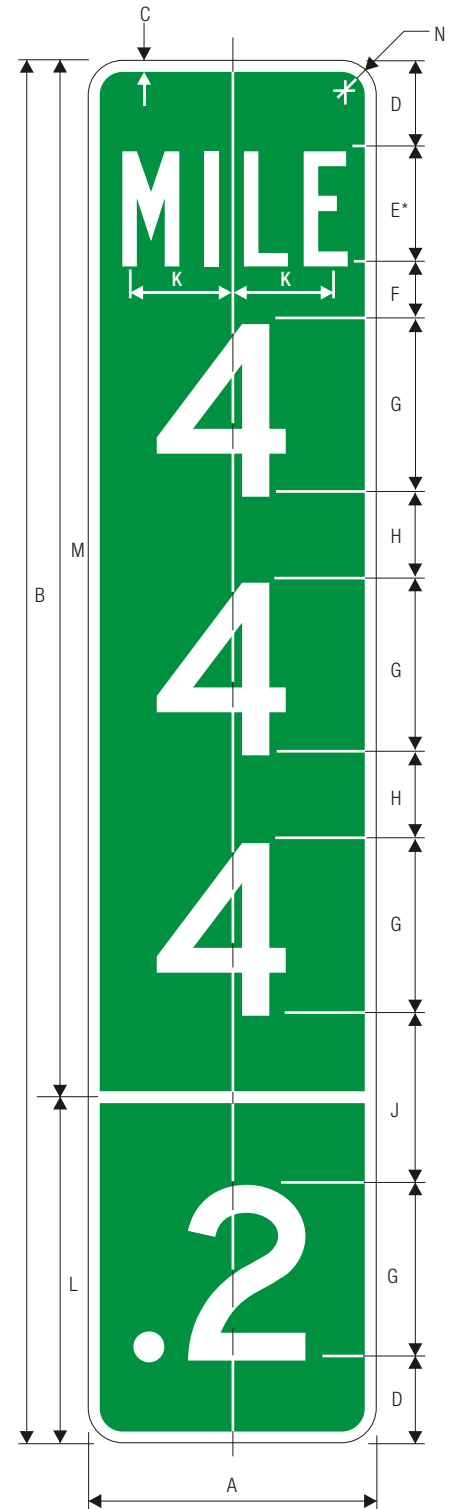

D10-1a

A	B	C	D
10	27	.5	3
12	36	.5	3
E	F	G	H
4 B	2	6 D	3
4 B	3	10 D	3
J	K	L	M
3.922	10.5	16.5	1.5
3.922	14.5	21.5	1.5

INTERMEDIATE REFERENCE LOCATION SIGNS

*Series 2000 Standard Alphabets.
Optically locate numerals about centerline.

D10-2a

INTERMEDIATE REFERENCE LOCATION SIGNS

A	B	C	D
10	36	.5	3
12	48	.5	2
E	F	G	H
4 B	2	6 D	3
4 B	3	10 D	3
J	K	L	M
3	3.922	10.5	25.5
4	3.922	14	34
N			
1.5			
1.5			

D10-3a

A	B	C	D
10	48	.5	3
12	60	.5	2
E	F	G	H
4 B	2	6 D	3
4 B	3	10 D	2

J	K	L	M	N
6	3.922	12	36	1.5
5	3.922	14.5	45.5	1.5

COLORS: LEGEND —WHITE (RETROREFLECTIVE)
BACKGROUND —GREEN (RETROREFLECTIVE)