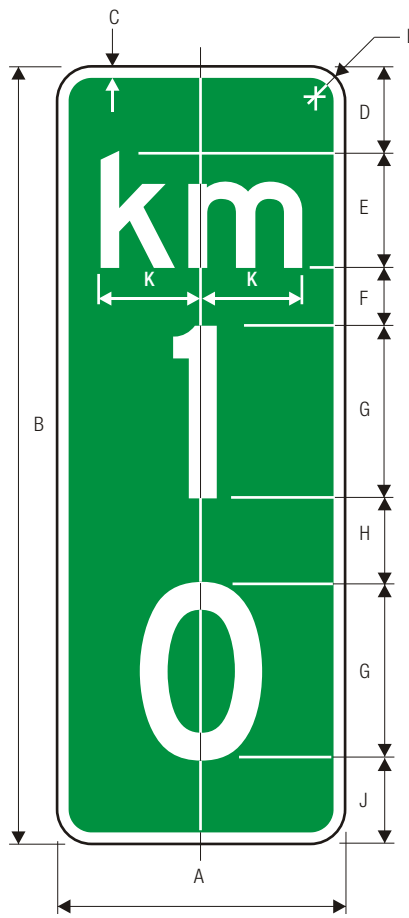

D10-1

A	B	C	D
10	18	.5	3
12	24	.5	3.5

E	F	G	H
4 D	2	6 D	3
4 D	3	10 D	3.5

J	K	L
3.502	1.5	3.922
3.502	1.5	3.922

SHA REFERENCES
MdMUTCD SECTION - 2D.46

Optically locate numerals about centerline.

D10-2

A	B	C	D
10	27	.5	3
12	36	.5	3

E	F	G	H
4 D	2	6 D	3
4 D	3	10 D	3

J	K	L	M
3	3.502	1.5	3.922
3	3.502	1.5	3.922

SHA REFERENCES
MdMUTCD SECTION - 2D.46
REFERENCE LOCATION SIGNS

D10-3

A	B	C	D
10	36	.5	3
12	48	.5	3

E	F	G	H
4 D	2	6 D	3
4 D	3	10 D	2.5

J	K	L	M
3	3.502	1.5	3.922
3	3.502	1.5	3.922

SHA REFERENCES
MdMUTCD SECTION - 2D.46

COLORS: LEGEND —WHITE (RETROREFLECTIVE)
BACKGROUND —GREEN (RETROREFLECTIVE)