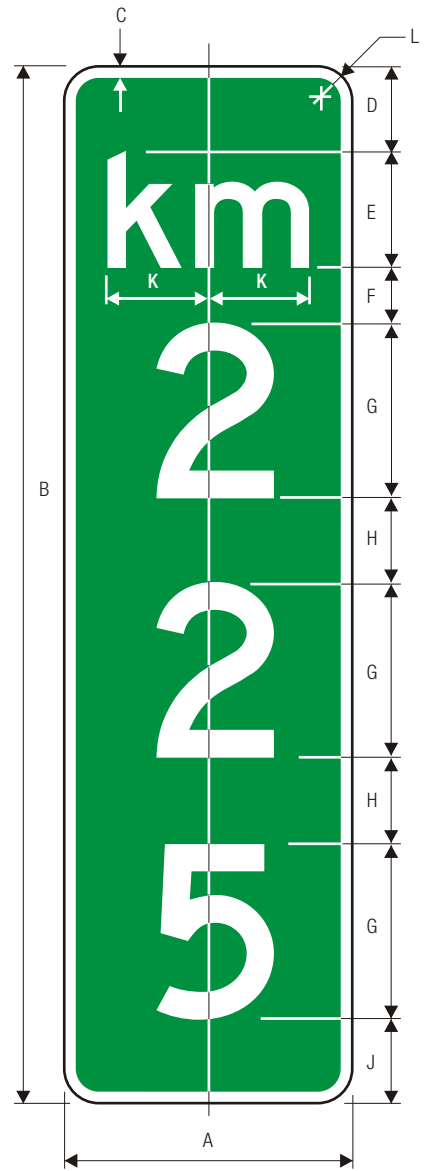

D10-1

A	B	C	D
10	18	.5	3
12	24	.5	3.5

E	F	G	H
4 D	2	6 D	3
4 D	3	10 D	3.5

J	K	L
3.502	1.5	3.922
3.502	1.5	3.922

SHA REFERENCES
MdMUTCD SECTION - 2D.46

Optically locate numerals about centerline.

D10-2

A	B	C	D
10	27	.5	3
12	36	.5	3

E	F	G	H
4 D	2	6 D	3
4 D	3	10 D	3

J	K	L	M
3	3.502	1.5	3.922
3	3.502	1.5	3.922

SHA REFERENCES
MdMUTCD SECTION - 2D.46
REFERENCE LOCATION SIGNS

D10-3

A	B	C	D
10	36	.5	3
12	48	.5	3

E	F	G	H
4 D	2	6 D	3
4 D	3	10 D	2.5

J	K	L	M
3	3.502	1.5	3.922
3	3.502	1.5	3.922

SHA REFERENCES
MdMUTCD SECTION - 2D.46

COLORS: LEGEND —WHITE (RETROREFLECTIVE)
BACKGROUND —GREEN (RETROREFLECTIVE)